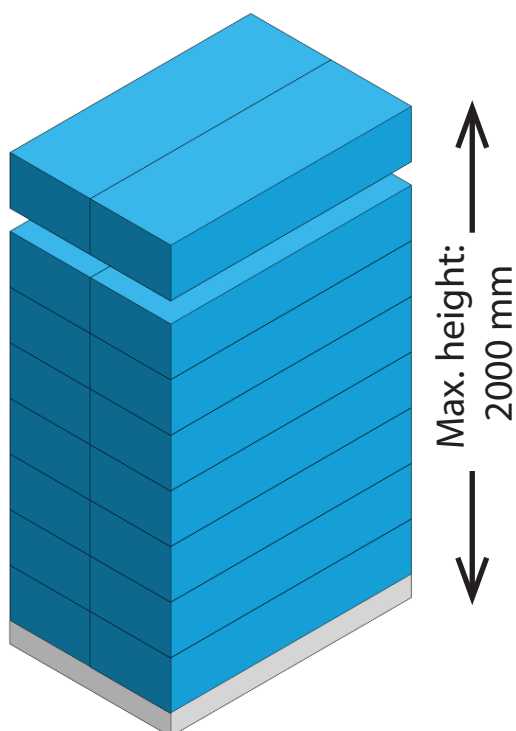

Pallet load:

Scrubbis[®]
Go green, get speed.

86102 Hull Scraper SET

3D view

Details

Package size:	400 x 1200 x 240 mm
Pallet:	1200 x 800mm
n packages:	16
n layers:	8
Surface usage:	100%
Volume usage:	96%
Total weight:	129.6 kg
n products/package:	6
n products total:	96