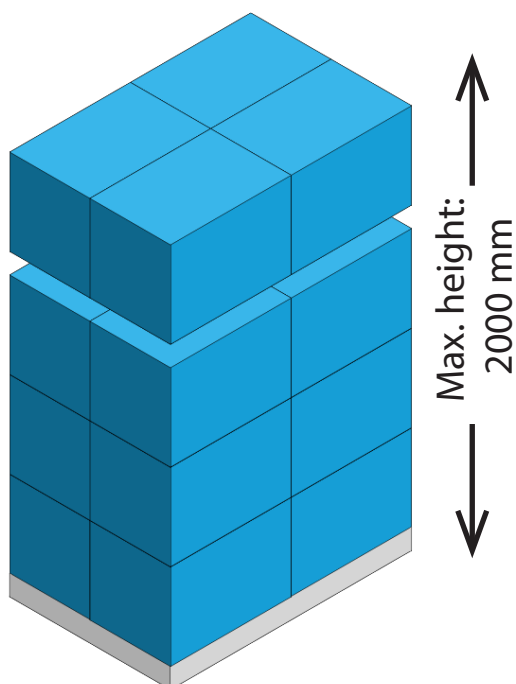

Pallet load:

**Scrubbis**<sup>®</sup>  
Go green, get speed.

## 86120 Regular head

### 3D view

### Details

Package size:	400 x 600 x 430 mm
Pallet:	1200 x 800mm
n packages:	16
n layers:	4
Surface usage:	100%
Volume usage:	86%
Total weight:	160 kg
n products/package:	20
n products total:	320