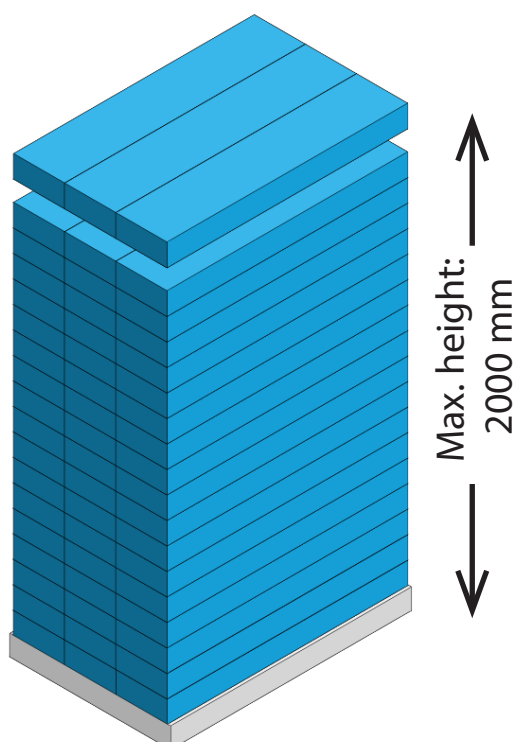

Pallet load:

**Scrubbis**<sup>®</sup>  
Go green, get speed.

## 86151 Telescopic handle

### 3D view

### Details

Package size:	255 x 1200 x 110 mm
Pallet:	1200 x 800mm
n packages:	54
n layers:	18
Surface usage:	95.6%
Volume usage:	94.7%
Total weight:	540 kg
n products/package:	20
n products total:	1 080