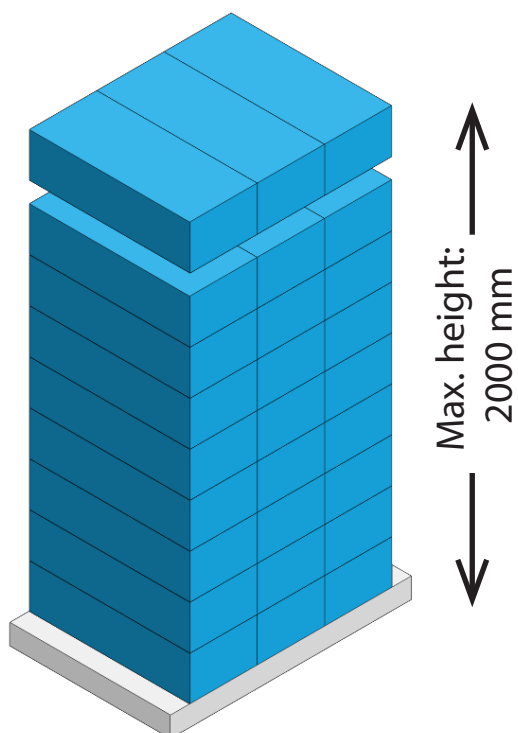

Pallet load:

**Scrubbis**<sup>®</sup>  
Go green, get speed.

### 3D view

### Details

Package size:	800 x 335 x 220 mm
Pallet:	1200 x 800mm
n packages:	27
n layers:	9
Surface usage:	83.8%
Volume usage:	82.9%
Total weight:	54 kg
n products/package:	10
n products total:	270