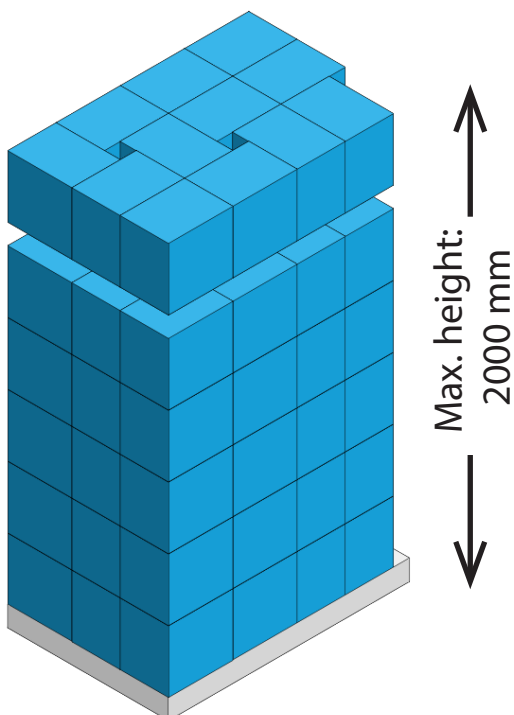

Pallet load:

Scrubbis[®]
Go green, get speed.

86200 WaterLine Cleaning Spray

3D view

Details

Package size:	320 x 240 x 310 mm
Pallet:	1200 x 800mm
n packages:	72
n layers:	6
Surface usage:	96%
Volume usage:	89.3%
Total weight:	612 kg
n products/package:	15
n products total:	1 080