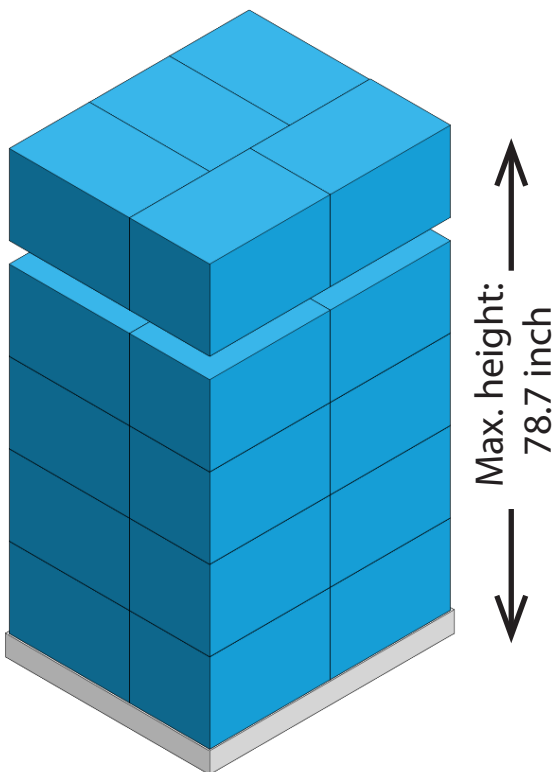

Pallet load:

Scrubbis[®]
Go green, get speed.

86152 Groovy head

3D view

Details

Package size:	15.7 x 23.6 x 15.7 inch
Pallet:	48 x 40 inch
n packages:	25
n layers:	5
Surface usage:	96.2%
Volume usage:	96%
Total weight:	300 lbs
n products/package:	12
n products total:	300