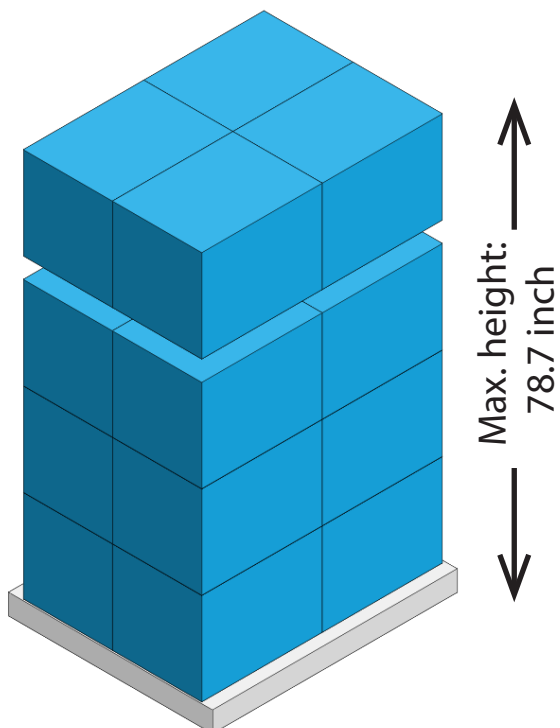

Pallet load:

Scrubbis[®]
Go green, get speed.

86120 Regular head

3D view

Details

Package size:	17.5 x 23.6 x 18.1 inch
Pallet:	48 x 40 inch
n packages:	16
n layers:	4
Surface usage:	85.9%
Volume usage:	79%
Total weight:	160 lbs
n products/package:	20
n products total:	320