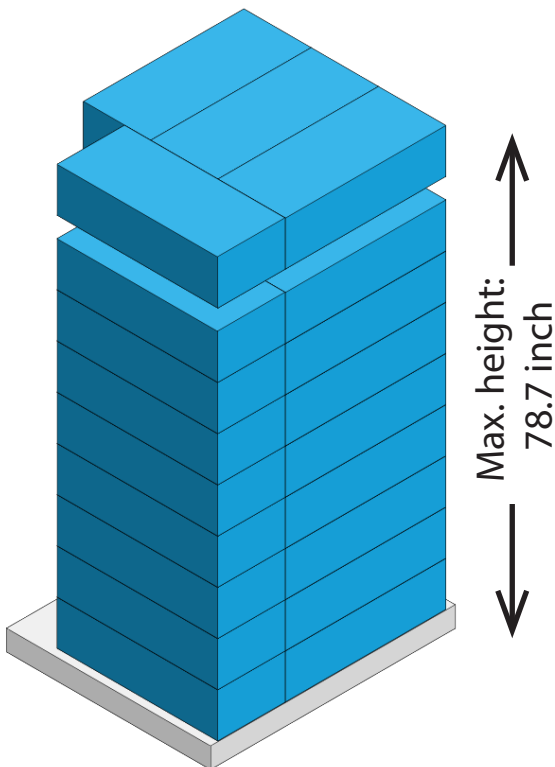

Pallet load:

Scrubbis[®]
Go green, get speed.

86103 WaterLine Brush

3D view

Details

Package size:	13.2 x 31.5 x 8.7 inch
Pallet:	48 x 40 inch
n packages:	36
n layers:	9
Surface usage:	86.6%
Volume usage:	86.1%
Total weight:	180 lbs
n products/package:	10
n products total:	360