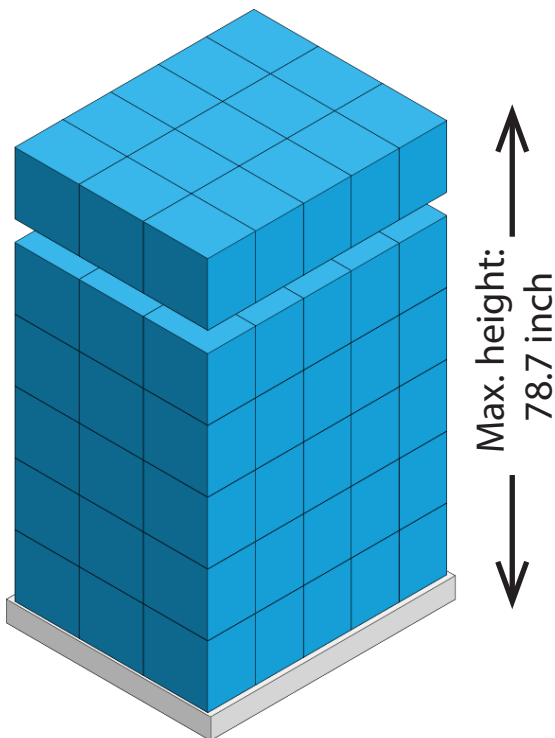

Pallet load:

Scrubbis[®]
Go green, get speed.

86200 WaterLine Cleaning Spray

3D view

Details

Package size:	9.4 x 12.6 x 12.2 inch
Pallet:	48 x 40 inch
n packages:	90
n layers:	6
Surface usage:	92.2%
Volume usage:	85.8%
Total weight:	1800 lbs
n products/package:	15
n products total:	1 350