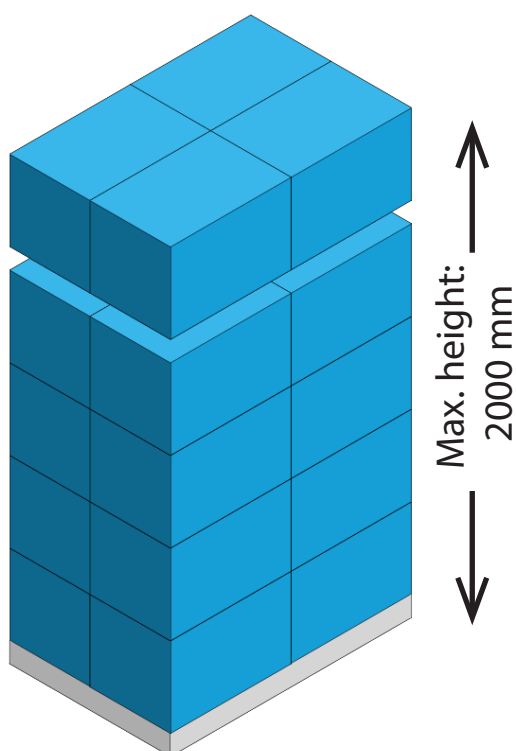

Pallet load:

Scrubbis[®]
Go green, get speed.

86152 Groovy head

3D view

Details

Package size:	400 x 600 x 400 mm
Pallet:	1200 x 800mm
n packages:	20
n layers:	5
Surface usage:	100%
Volume usage:	100%
Total weight:	126 kg
n products/package:	12
n products total:	240