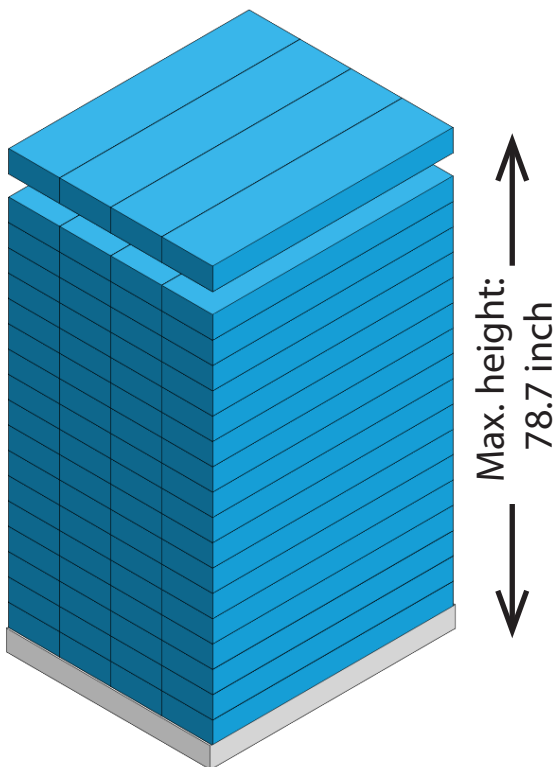

Pallet load:

Scrubbis[®]
Go green, get speed.

86151 Telescopic handle

3D view

Details

Package size:	10 x 47.2 x 4.3 inch
Pallet:	48 x 40 inch
n packages:	72
n layers:	18
Surface usage:	98.3%
Volume usage:	96.7%
Total weight:	1800 lbs
n products/package:	20
n products total:	1 440