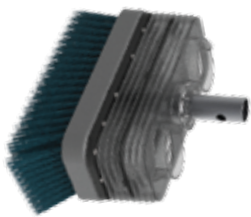

Scrubbis®

Go green, get speed.

DipDeck Brush

With built-in water container

86108

**NEW
2019**

**PATENT
PENDING**

DipDeck is an **EcoSmart** deck brush.
Soak down and brush the deck.

- Deck brush with built-in water container
- Dip and refill from sea water
- Foldable water container to minimize storage size

www.scrubbis.com

Swedish innovation.
Made in Sweden.

DipDeck Brush *With built-in water container*

Fits on Scrubbis

Telescopic handle 1-3m , 39"-118"

DipDeck brush is an Eco-friendly 2-in-1 deck brush.

Deck brush with built-in water container to wet down the deck while brushing. It is easier to brush and clean the surface when it is wet. The water container is foldable to minimize the size for easier storage. Refill the container with water by dipping DipDeck brush in the sea or fill up with a water hose.

Fits with the Scrubbis Telescopic Handle (86151), thus alleviating the need for yet another pole to carry on your boat. Swedish innovation DipDeck is yet another quality product in the Scrubbis family which saves you space and offers flexibility.